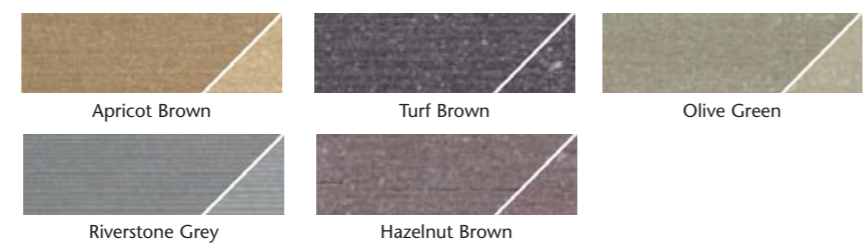

OUR COLOUR RANGE

FEATURES

- Not slippery even when wet
- 25 year Warranty
- Made from waste wood dust and pvc
- No preservative treatments required
- Environmentally friendly
- Looks and Feels like Wood
- Quick to fit with hidden bracket fixings
- Costs less than hardwood decking
- Great for bare feet
- Will not rot or split or splinter
- Choice of colours
- Not effected by salt water
- 100% Recyclable product

SPECIFICATIONS

Size / Coverage
Kent Twinson Decking Boards are 140mm wide and the brackets ensure the 4mm gap is maintained between planks. Marine grade stainless steel fixing brackets are available for use in coastal areas.

Natural Appearance
Being a wood based product the boards may vary slightly in colour giving a natural appearance to the deck.

ORDERING

If you require further information or a quotation, or want to make an order please contact us using the details below.

We are happy to discuss your requirements or can arrange a meeting with you if this is more convenient.

Website **www.kentselfbuild.com**
Phone **0800 31 61 219**
Email **info@kentselfbuild.com**

KENT TWINSON DECKING – NATURALLY ENGINEERED

www.kentselfbuild.com