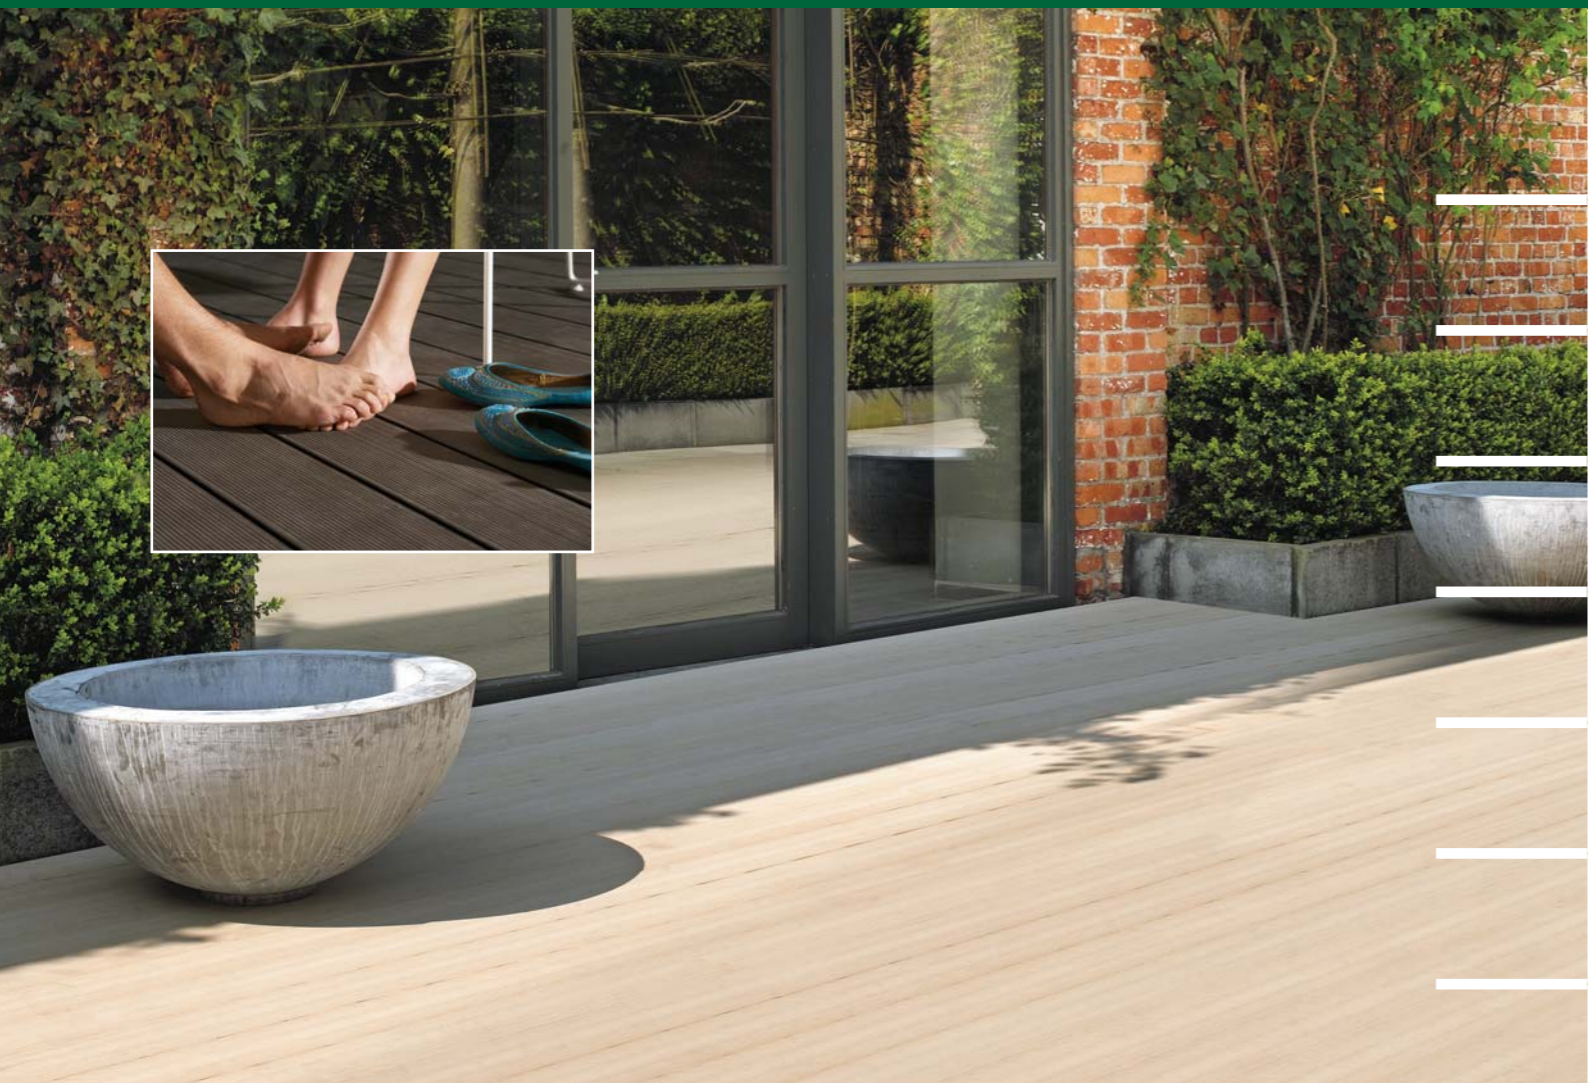

Great for...

decking

balconies

pool surrounds

hot tub surrounds

fishing jetties

marinas

pond surrounds